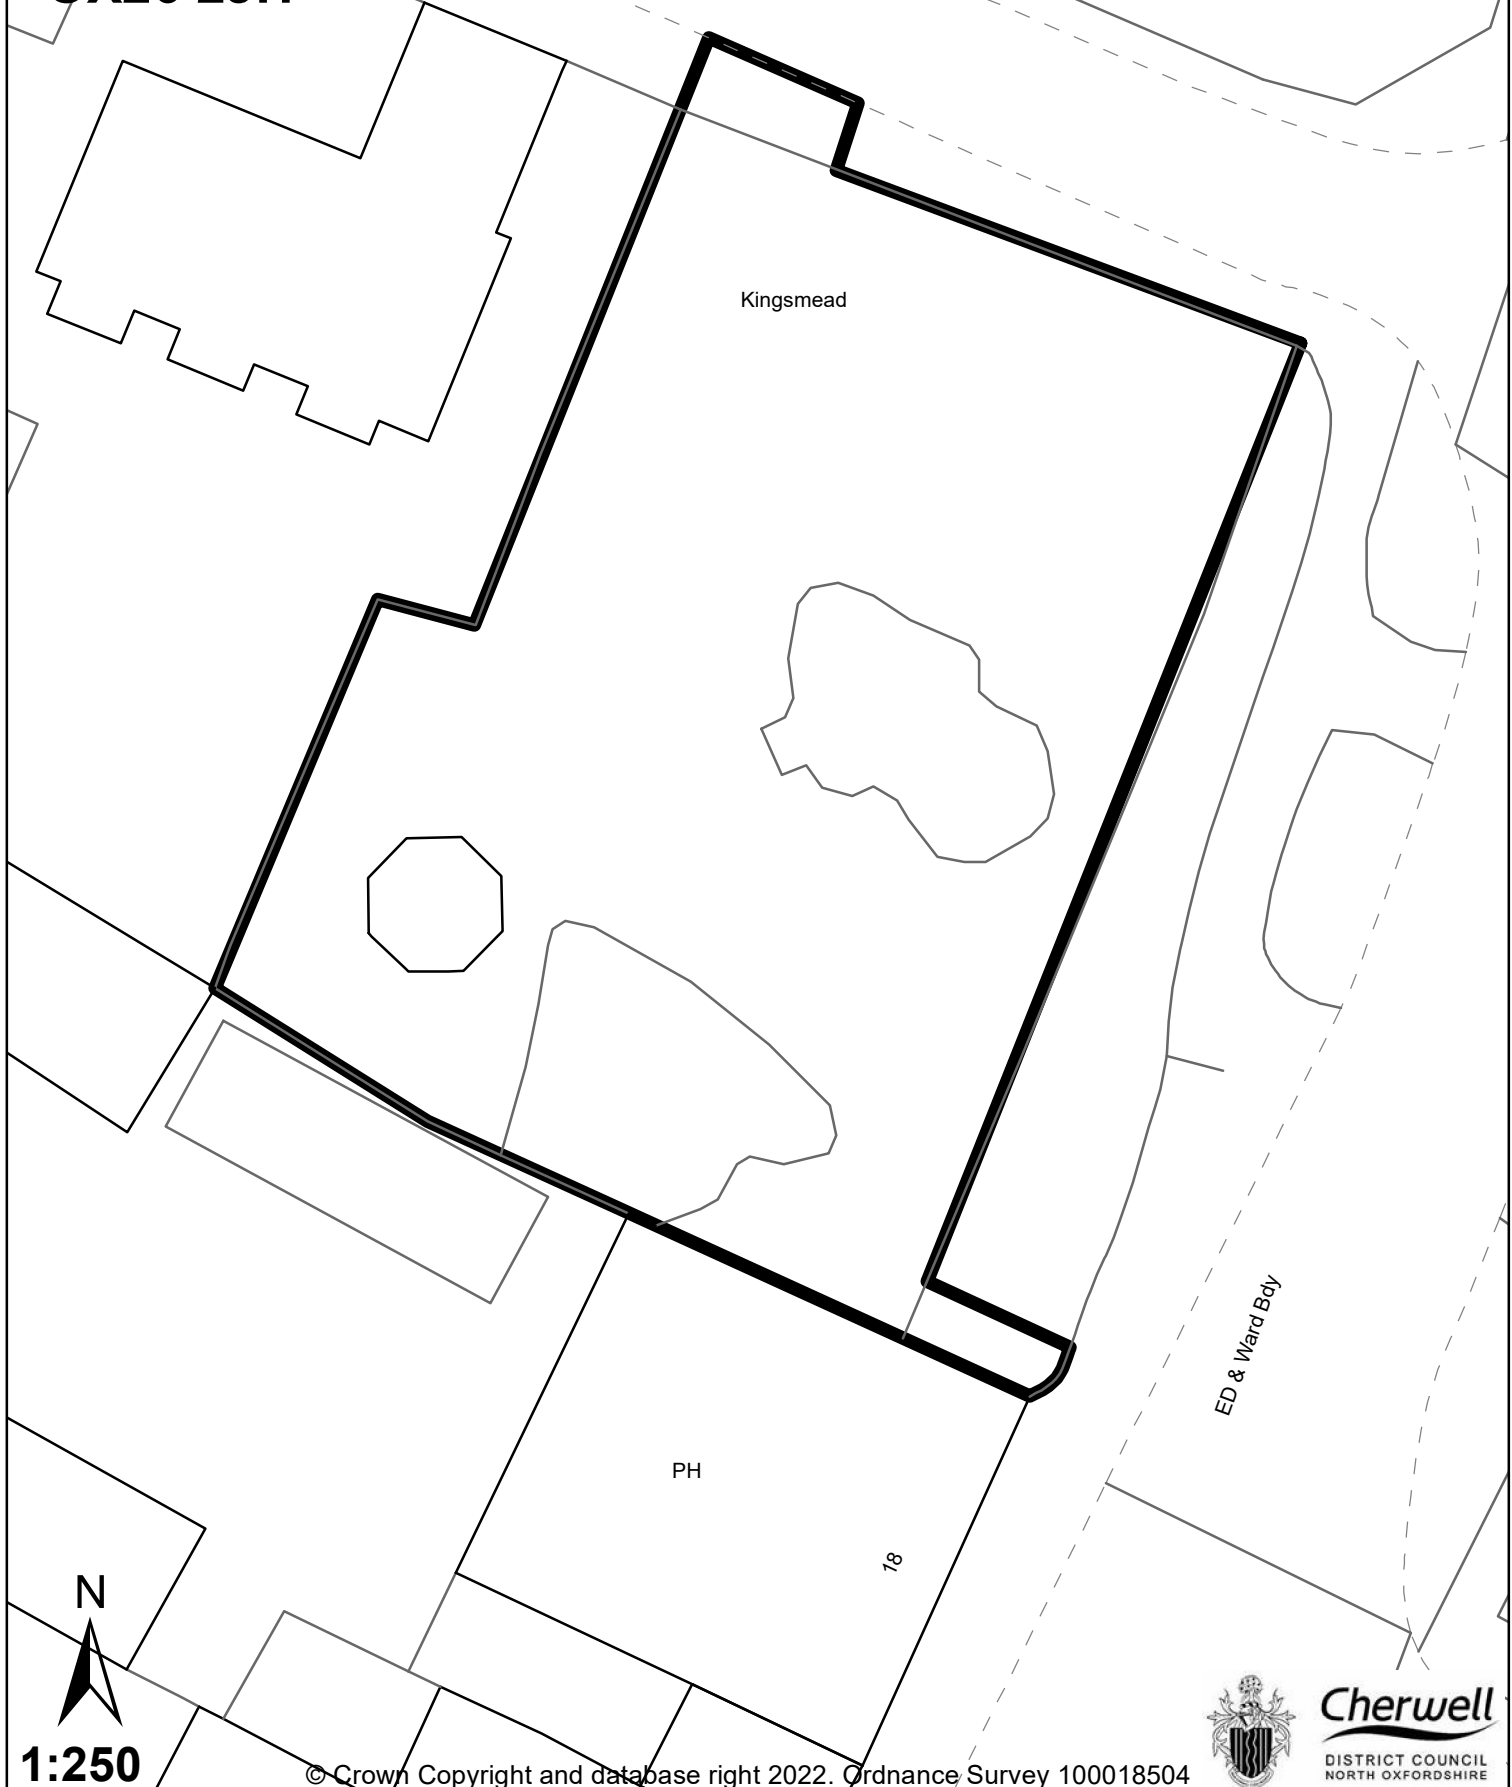

21/02890/F

Land South West Of Queens Avenue And
Kingsclere Road
Bicester
OX26 2JH

1:250

© Crown Copyright and database right 2022. Ordnance Survey 100018504

Cherwell
DISTRICT COUNCIL
NORTH OXFORDSHIRE